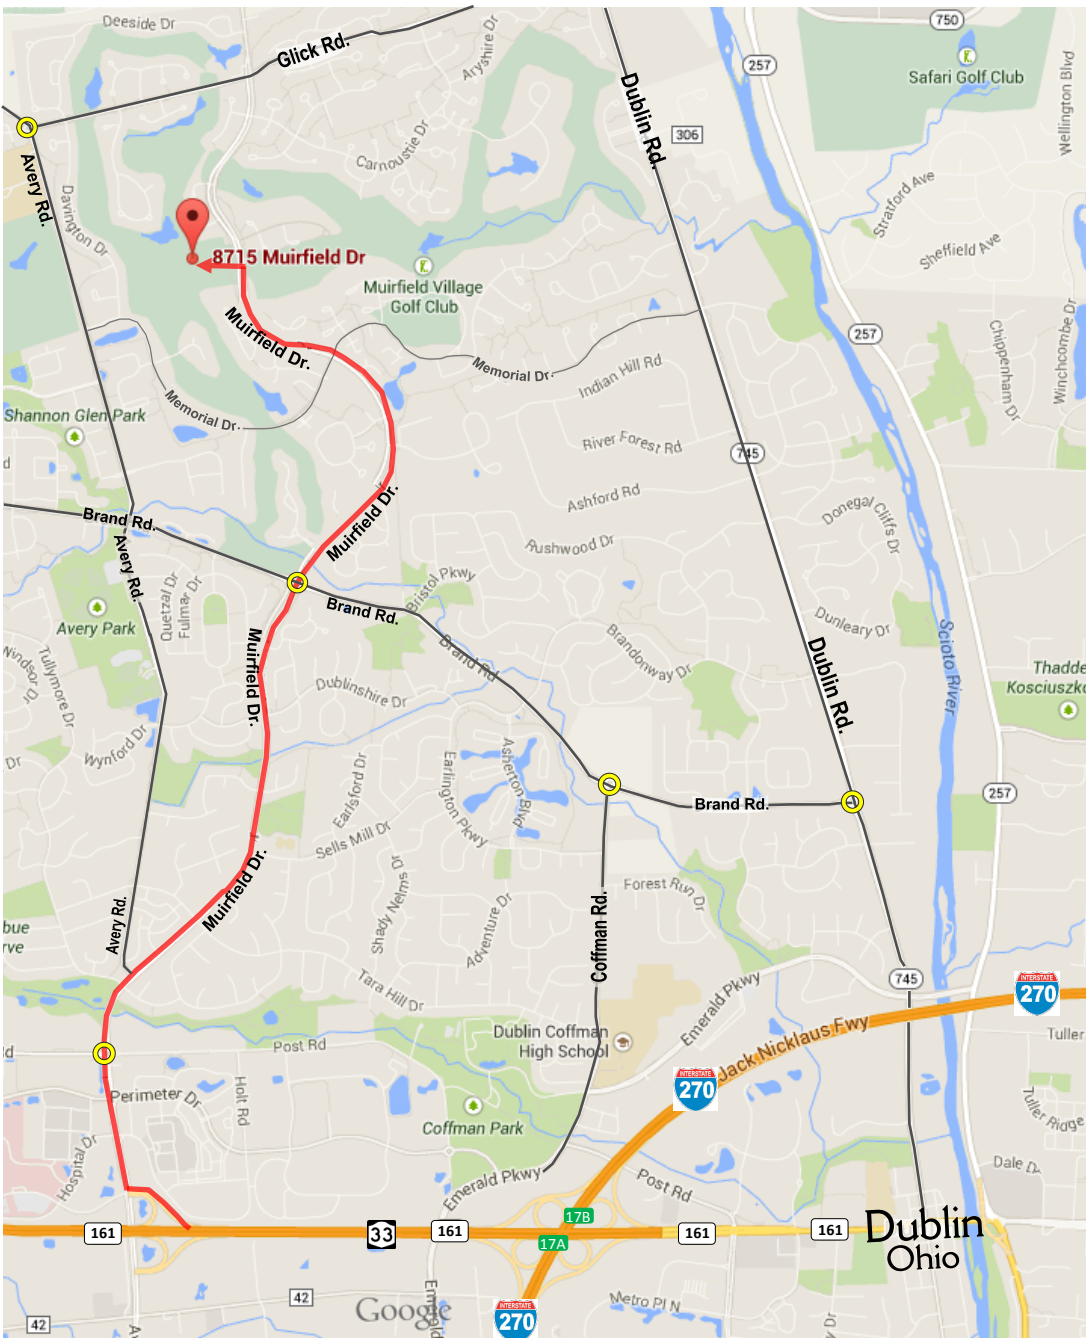

Directions to The Country Club at Muirfield Village
8715 Muirfield Drive Dublin, Ohio 43017
(614) 764-1714

Driving Directions

Take I-270 to Exit 17 (SR 33 West) toward Avery/Muirfield and Marysville
Travel west on SR 33 to the Avery Rd./Muirfield Dr. exit
Turn right (north) on Avery Rd./Muirfield Dr.
Continue north on Avery Rd./Muirfield Dr. (the road becomes Muirfield Drive headed north).
The entrance to The Country Club at Muirfield Village is on the left.
There are stone pillars at the bottom of the driveway that say
"The Country Club at Muirfield Village."

We are approximately 3.5 miles north of SR 33

● You will go through 2 roundabouts.

THE COUNTRY CLUB
MUIRFIELD VILLAGE